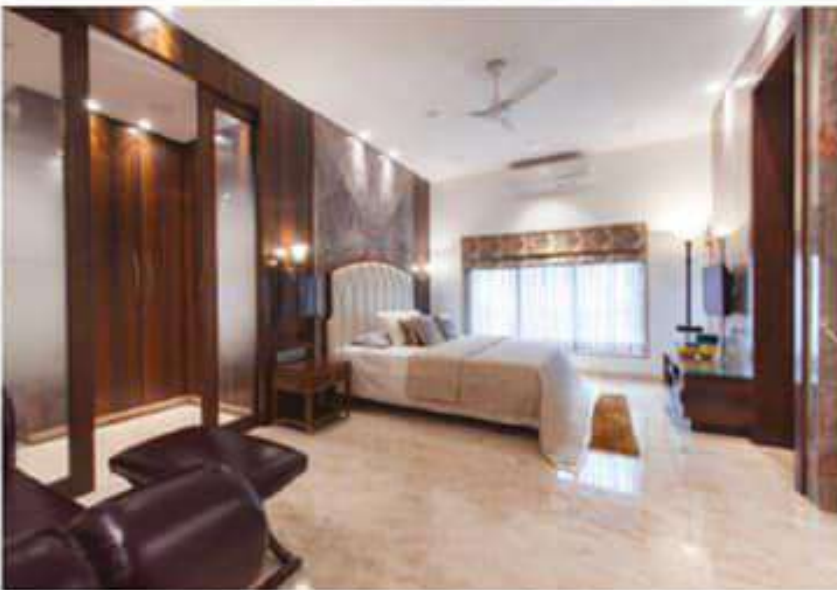

Architectural & Builders Magazine

Vol-08 Issue-02 Dec-2019

Ar. Bipratip Dhar
Epsilon

Location: Penn Road, Alipore, Kolkata

Area: 2500sqft

Design team: Bipratip Dhar, Biprajit Poddar,
Jilmil Rajkhowa Bose, Surbhi Agarwal